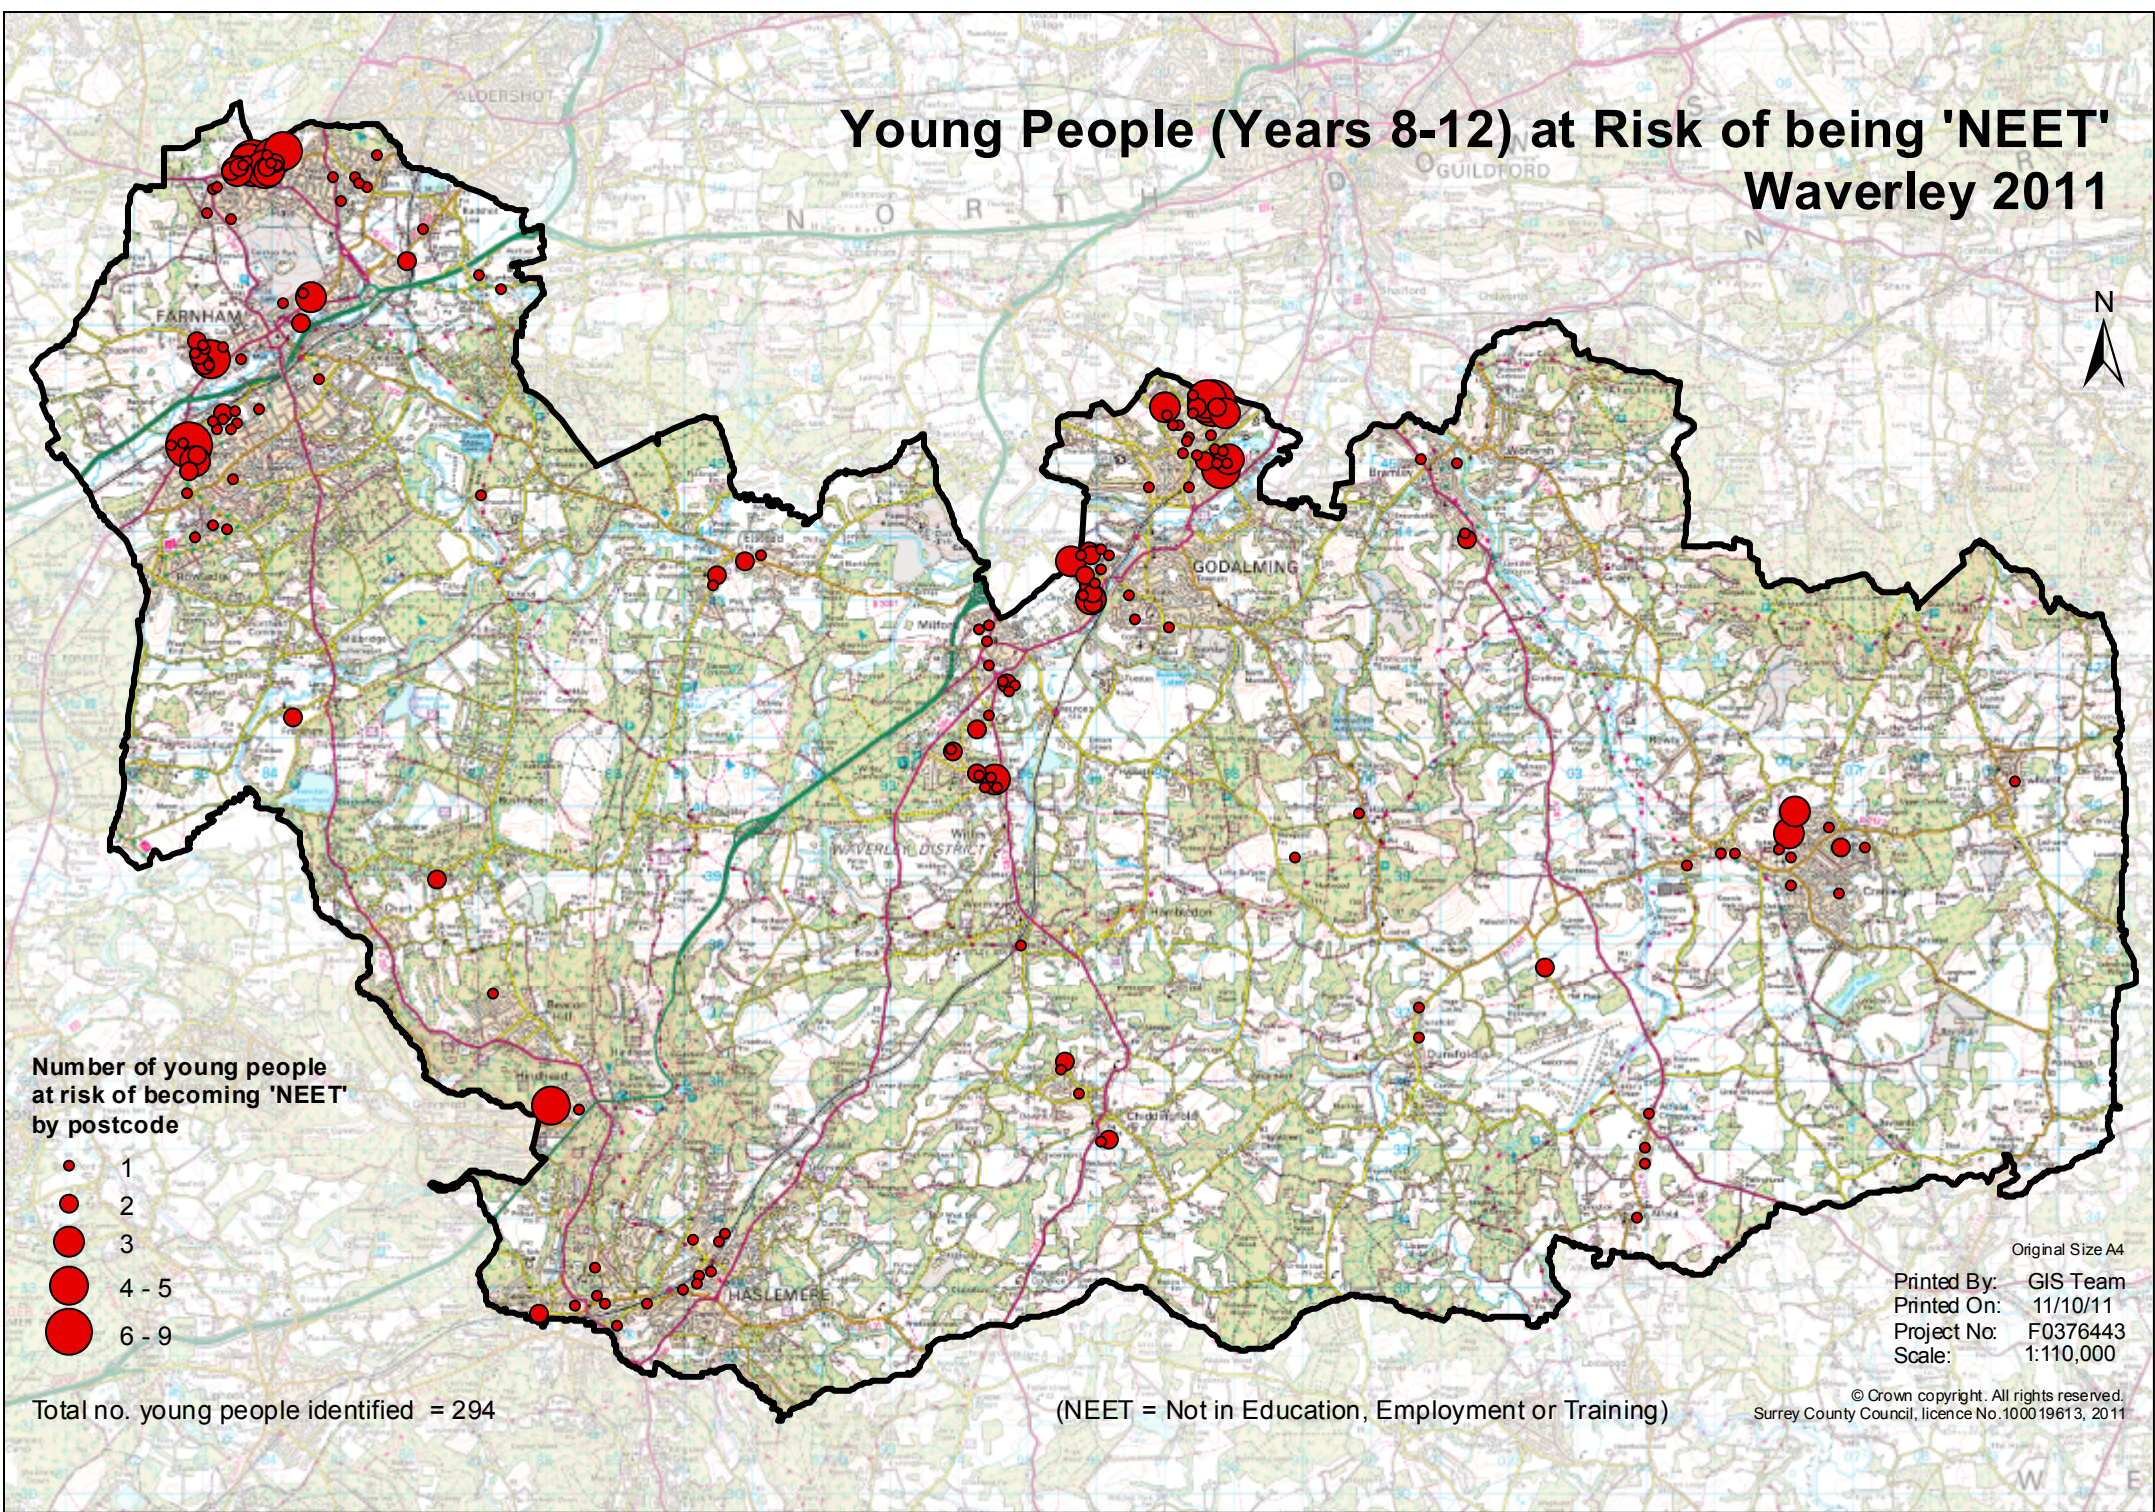

Young People (Years 8-12) at Risk of being 'NEET' Waverley 2011

Number of young people
at risk of becoming 'NEET'
by postcode

- 1
- 2
- 3
- 4 - 5
- 6 - 9

Total no. young people identified = 294

(NEET = Not in Education, Employment or Training)

Original Size A4
Printed By: GIS Team
Printed On: 11/10/11
Project No: F0376443
Scale: 1:110,000

© Crown copyright. All rights reserved.
Surrey County Council, licence No.100019613, 2011